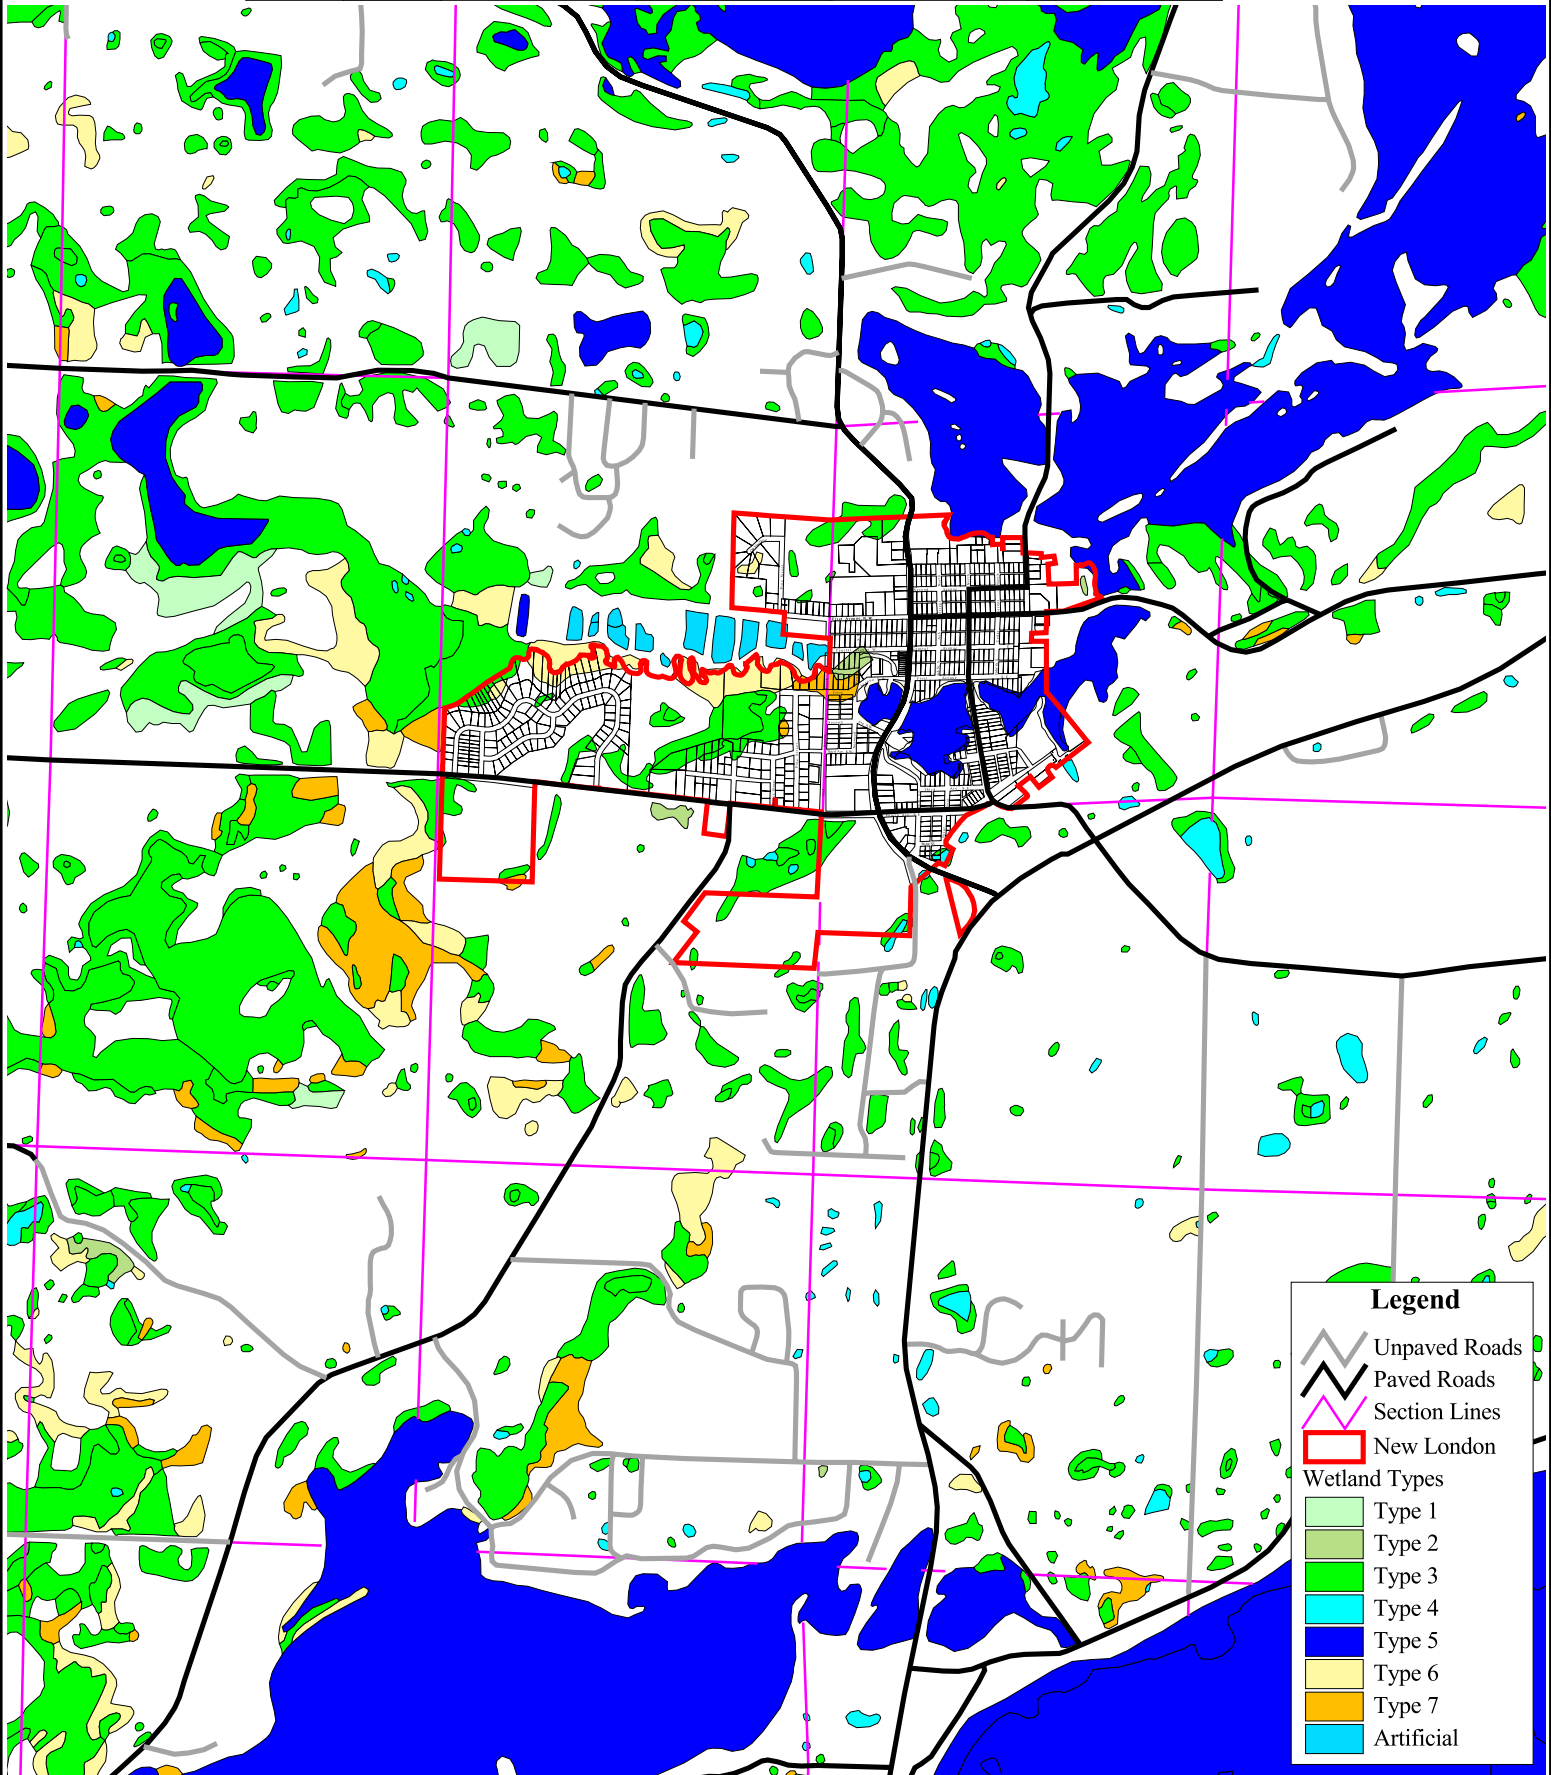

Map 2C: City of New London Wetlands

0.5 0 0.5 1 1.5 2 Miles

Legend

- Unpaved Roads
- Paved Roads
- Section Lines
- New London
- Wetland Types
 - Type 1
 - Type 2
 - Type 3
 - Type 4
 - Type 5
 - Type 6
 - Type 7
 - Artificial